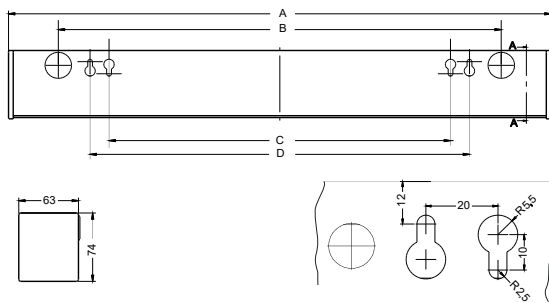

# X-LINE WALL UP OR DOWN LED

## X-LINE WALL UP OR DOWN LED

### Dimensions/Abmessungen

Φ [lm]	A (mm)	B (mm)	C (mm)	D (mm)
1300/2200	572	467	360	400
1950/3300	852	667	560	600
2600/4400	1132	867	760	800
3250/5500	1412	1227	1140	1160
3900/6600	1692	1467	1360	1400

TYP	PI(W)	Light Source	Φ [lm]	Beam Spread
X-LINE WALL UP OR DOWN LED	9 W	LED	1300	15°
X-LINE WALL UP OR DOWN LED	14 W	LED	2200	15°
X-LINE WALL UP OR DOWN LED	13 W	LED	1950	15°
X-LINE WALL UP OR DOWN LED	21 W	LED	3300	15°
X-LINE WALL UP OR DOWN LED	17 W	LED	2600	15°
X-LINE WALL UP OR DOWN LED	28 W	LED	4400	15°
X-LINE WALL UP OR DOWN LED	21 W	LED	3250	15°
X-LINE WALL UP OR DOWN LED	35 W	LED	5500	15°
X-LINE WALL UP OR DOWN LED	26 W	LED	3900	15°
X-LINE WALL UP OR DOWN LED	42 W	LED	6600	15°